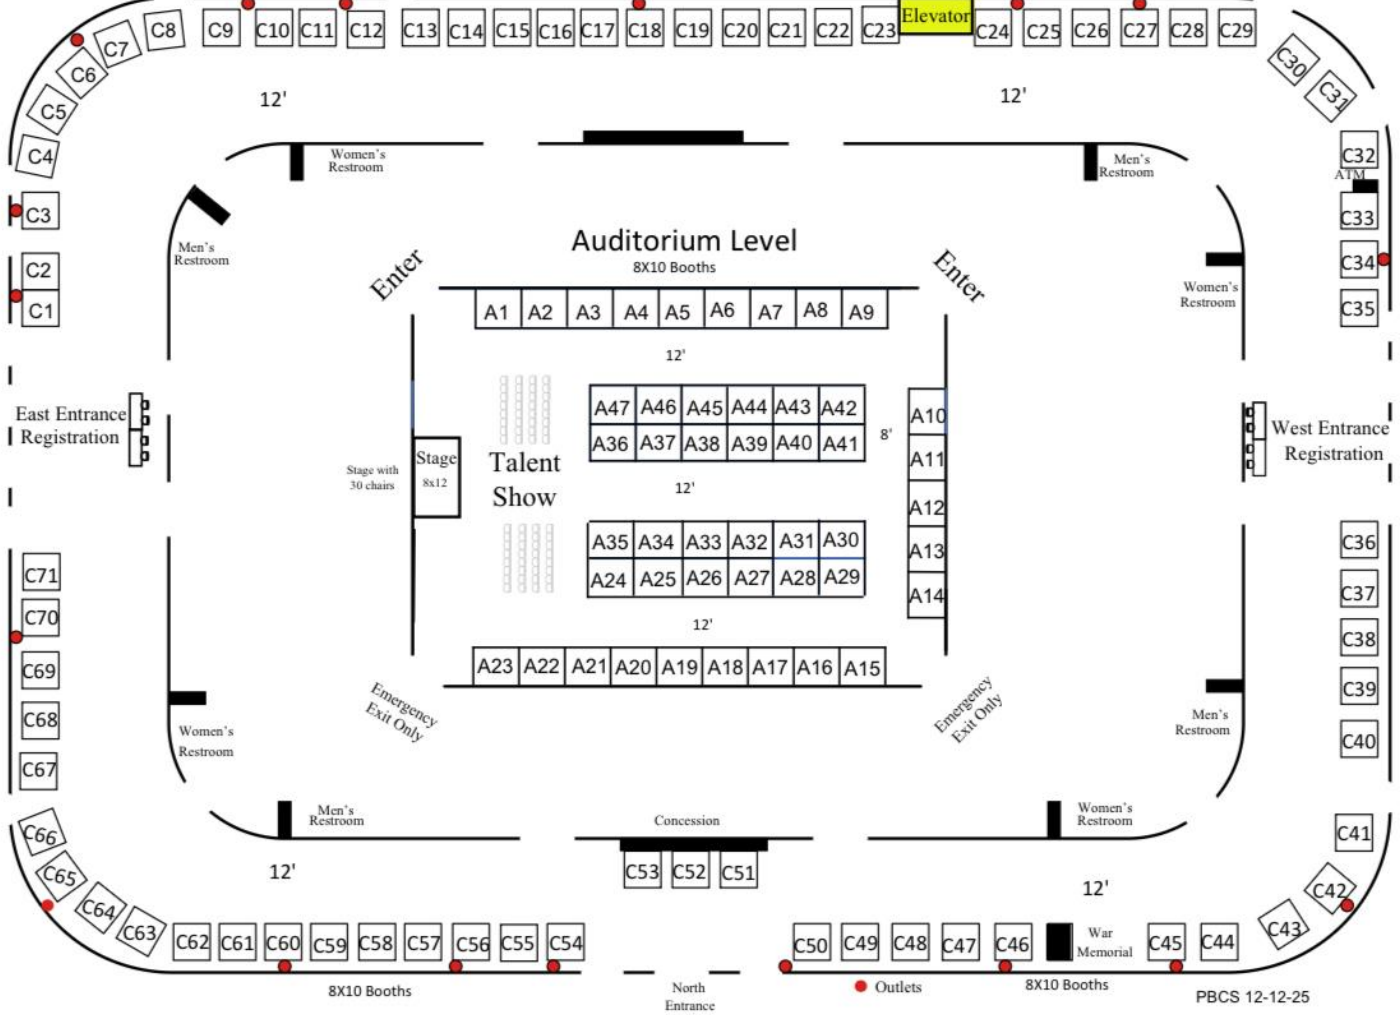

Missouri FFA Career Expo

8X10 Booths

April 17, 2026

Hearnes Concourse

PBCS 12-12-25

A1	Missouri Biotechnology Association (MOBIO / S2J)
A2	BTC Bank
A3	Missouri Pork Association
A4	Grizzly Industrial
A5	MFA Incorporated
A6	MFA Incorporated
A7	Purina Mills
A8	4 Seasons Fundraising
A9	4 Seasons Fundraising
A10	U.S. Army
A11	U.S. Army
A12	Missouri Farm Bureau
A13	Missouri Farm Bureau
A14	Agricultural Education on the Move
A15	Crown Power & Equipment
A16	Crown Power & Equipment
A17	Prairieland FS. Inc.
A18	Prairieland FS. Inc.
A19	Buchheit
A20	Purple Wave Auction
A21	Herzog
A22	Seitz Fundraising
A23	Seitz Fundraising
A24	Quail Forever Missouri
A25	Grand River Welding Institutionx
A26	Liberty Fruit Co.
A27	Sydenstricker, Ag Power
A28	U.S. Custom Harvesters, Inc.
A29	Missouri Prairie Foundation
A30	Operating Engineers Local 513 Training
A31	KEY Apparel
A32	KEY Apparel
A33	Brandt Holdings Ag Division
A34	Ducks Unlimited/iCEV
A35	MFA Oil Company
A36	FCS Financial
A37	Bayer
A38	MTI Greenhouse Solutions